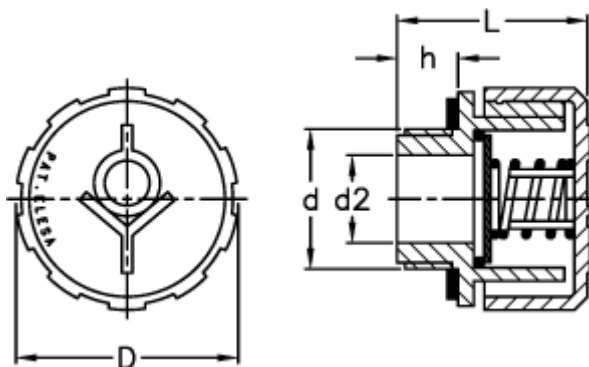

# Data Sheet

Article number: 2311054641

Description: E+G Valve breather cap  
SFV.22x1.5-10 mb

## Measures

---

D = 31

d = M22x1,5

d2 = 10

h = 9.5

L = 29.5